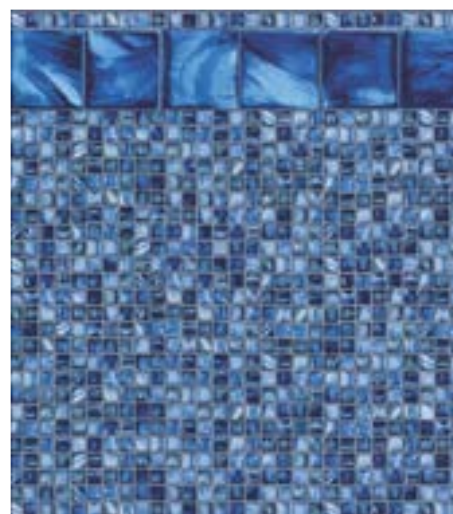

CARDINAL COLLECTION

ARUBA TILE
REFLECTIONS FLOOR

AUGUSTA TILE
REFLECTIONS FLOOR

DAYBREAK TILE
CORAL COVE FLOOR

VERONA STONE TILE
VERONA FLOOR

AMAZON TILE

AMAZON TILE
AMAZON FLOOR

GRAY SEABROOK FULL

RENEGADE GREY SEABROOK TILE
GREY SEABROOK FLOOR

CARDINAL COLLECTION

SIESTA WAVE TILE
LIGHT BLUE DIFFUSION FLOOR

SILVER KINGSFORD TILE
LIGHT BLUE DIFFUSION FLOOR

KINGSFORD TILE
LIGHT BLUE DIFFUSION FLOOR

BAYVIEW TILE
LIGHT BLUE DIFFUSION FLOOR