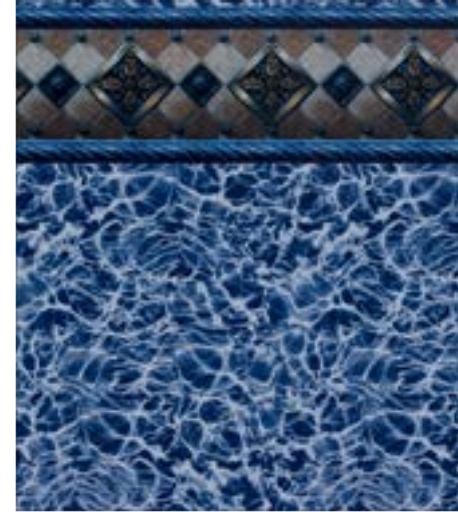

RENEGADE GREY SEABROOK TILE
GREY SEABROOK FLOOR

CARDINAL COLLECTION

SIESTA WAVE TILE
LIGHT BLUE DIFFUSION FLOOR

SILVER KINGSFORD TILE
LIGHT BLUE DIFFUSION FLOOR

KINGSFORD TILE
LIGHT BLUE DIFFUSION FLOOR

BAYVIEW TILE
LIGHT BLUE DIFFUSION FLOOR

CARDINAL COLLECTION

AMELIA TILE
OYSTER BAY SILVER FLOOR

SURF TILE
OYSTER BAY SILVER FLOOR

WATERFALL TILE
OYSTER BAY SILVER FLOOR

AZURE PEAK TILE
INDIGO MOSAIC FLOOR

SIESTA WAVE

KINGSFORD

AMELIA