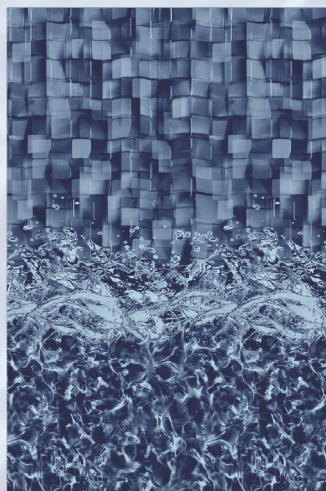

Cardinal

ABOVE GROUND PATTERNS

Reef
Beaded

Augusta
Beaded

Niagara
Overlap

Bluestone
Overlap

5430 Harvester Rd., Burlington, Ontario
Phone: 1-800-382-3699