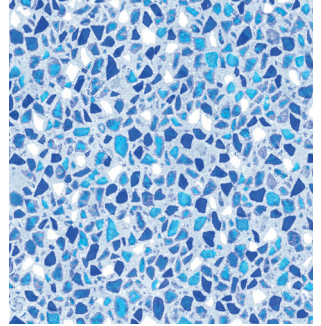

Braided River Tile with River Mosaic Floor*

North Shore Tile with Blue Bahama Floor*

Agra Tile with Brilliant Blue Bahama Floor*

Mosaic Wave Tile with Brilliant Blue Bahama Floor*

Bayview Slate Tile with
White Diffusion Floor*

Sunburst Tile with
Oyster Bay Floor*

Summer River Tile with
River Mosaic Floor*

Blue Raleigh Tile with
Blue Beach Pebble Floor*

Blue Argos Tile with
Stonecraft Mosaic Floor

FULL PRINT NO BORDERS

Carrara Marble*

NEW

Graphite*

Seaglass*†

Sparkling Seas*

Blue Diffusion*

White Diffusion*

Clearwater Tan*

Butterfly Effect*†