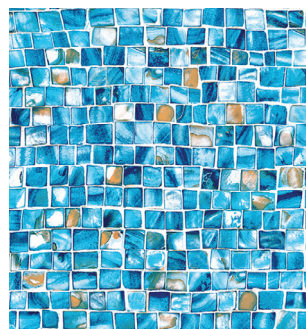

NEW

Blue Beach Pebble*

Blue Bahama*

Brilliant Blue Bahama*

Ocean Pearl*

NEW

Oyster Bay*

Gray Marino*

River Mosaic*

ADDITIONAL PATTERNS

LIMITED QUANTITIES

Ancient Seas Tile with
Gray Marino Floor*

Gray Neptune Tile with
Gray Marino Floor*

Island Blue*
Full Print No Border
27 mil

Gray Bayview Tile with
Platinum Floor*
20 or 27 mil