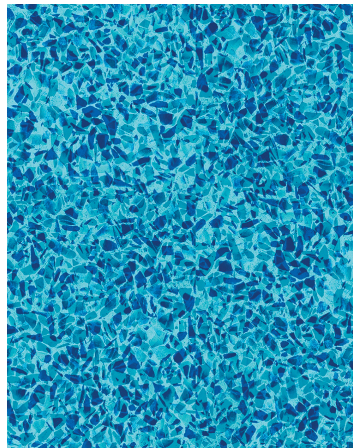

NEW

Blue Beach Pebble*

Blue Bahama*

Brilliant Blue Bahama*

Ocean Pearl*

NEW

Oyster Bay*

Gray Marino*

River Mosaic*

ADDITIONAL PATTERNS

LIMITED QUANTITIES

Ancient Seas Tile with
Gray Marino Floor*

Gray Neptune Tile with
Gray Marino Floor*

Island Blue*
Full Print No Border
27 mil

Gray Bayview Tile with
Platinum Floor*
20 or 27 mil

* Pattern available for vinyl over steel steps marked *. Visit www.cardinalpools.com for vinyl over step availability.

** Please note that although we strive to accurately depict our vinyl pool patterns in terms of color and selvage edges, photos are not always exact and may be slightly distorted due to the printing process. It is highly recommended to see a hanger sample containing real swatches of these patterns before placing your order.