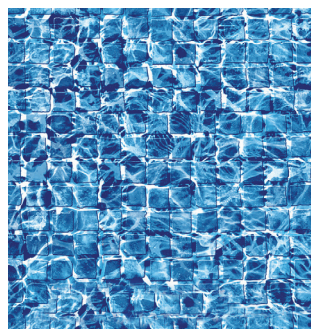

NEW

Blue Beach Pebble*

Blue Bahama*

Brilliant Blue Bahama*

Ocean Pearl*

NEW

Oyster Bay*

Gray Marino*

River Mosaic*

ADDITIONAL PATTERNS

LIMITED QUANTITIES

Ancient Seas Tile with
Gray Marino Floor*

Gray Neptune Tile with
Gray Marino Floor*

Island Blue*
Full Print No Border
27 mil

Gray Bayview Tile with
Platinum Floor*
20 or 27 mil