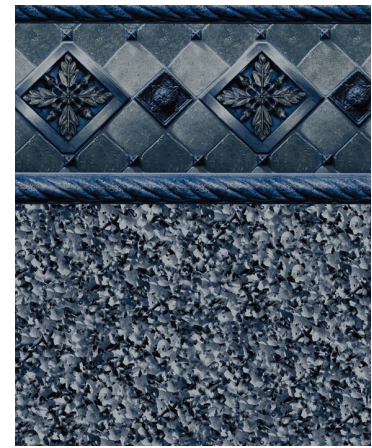

River Mosaic*

ADDITIONAL PATTERNS

LIMITED QUANTITIES

Ancient Seas Tile with
Gray Marino Floor*

Gray Neptune Tile with
Gray Marino Floor*

Island Blue*
Full Print No Border
27 mil

Gray Bayview Tile with
Platinum Floor*
20 or 27 mil

* Pattern available for vinyl over steel steps marked *. Visit www.cardinalpools.com for vinyl over step availability.

** Please note that although we strive to accurately depict our vinyl pool patterns in terms of color and selvage edges, photos are not always exact and may be slightly distorted due to the printing process. It is highly recommended to see a hanger sample containing real swatches of these patterns before placing your order.