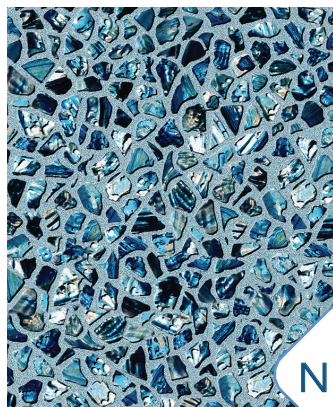

NEW

Graphite*

Seaglass*†

Sparkling Seas*

Blue Diffusion*

White Diffusion*

Clearwater Tan*

Butterfly Effect*†

NEW

Blue Beach Pebble*

Blue Bahama*

Brilliant Blue Bahama*

Ocean Pearl*

NEW

Oyster Bay*

Gray Marino*

River Mosaic*

ADDITIONAL PATTERNS

LIMITED QUANTITIES

Ancient Seas Tile with
Gray Marino Floor*

Gray Neptune Tile with
Gray Marino Floor*

Island Blue*
Full Print No Border
27 mil

Gray Bayview Tile with
Platinum Floor*
20 or 27 mil