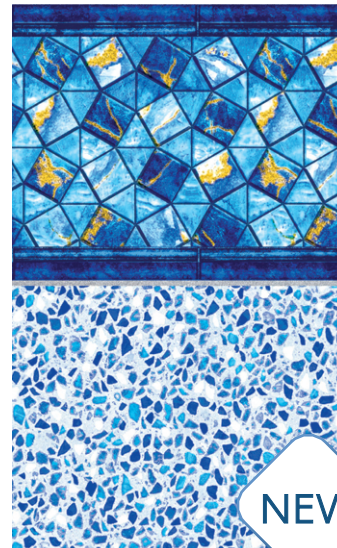

Midas Tile with
Sparkling Seas Floor*
27/20 or 27 mil