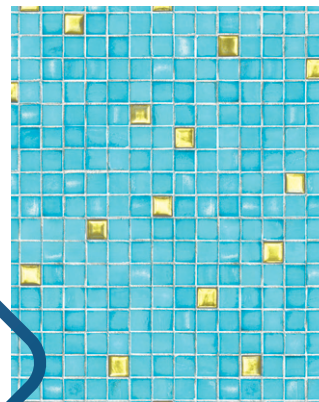

Tan Argos Tile with
Clearwater Tan Floor*
20 mil

Blue Neptune Tile with
Avelino Floor*
20 mil

Pebblestone*
Full Print No Border
20 mil

Island Blue*
Full Print No Border
27 mil

Speckle Step Soleil
Full Print No Border
20 mil

Gray Bayview Tile with
Platinum Floor*
20 or 27 mil

* Pattern available for vinyl over steel steps marked *. Visit www.cardinalpools.com for vinyl over step availability.

** Please note that although we strive to accurately depict our vinyl pool patterns in terms of color and selvage edges, photos are not always exact and may be slightly distorted due to the printing process. It is highly recommended to see a hanger sample containing real swatches of these patterns before placing your order.