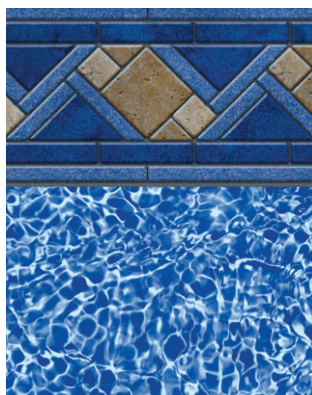

Blue Lancashire Tile with
Blue Beach Pebble Floor*
28/20 or 28 mil

Braided River Tile with
River Mosaic Floor*
27/20 or 27 mil

North Shore Tile with
Blue Bahama Floor*
27/20 or 27 mil

Agra Tile with
Brilliant Blue Bahama Floor*
20 or 27 mil