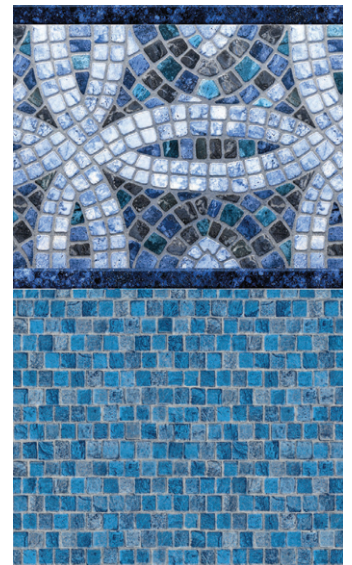

**Elemental Tile with
Stonecraft Mosaic Floor**
20 mil