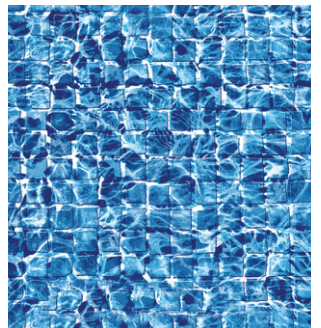

Carrara Marble*
28 mil

NEW

Graphite*
27 mil

Seaglass* †
27 mil

Sparkling Seas*
20 or 27 mil

Butterfly Effect* †
28 mil

NEW

Blue Diffusion*
20 or 27 mil

White Diffusion*
20 or 27 mil

Clearwater Tan*
20 or 27 mil

Ocean Pearl*
27 mil

NEW

Blue Beach Pebble*
20 or 28 mil

Blue Bahama*
20 or 27 mil

Brilliant Blue Bahama*
20 or 27 mil

Oyster Bay*
20 or 27 mil

Gray Marino*
20 or 27 mil

River Mosaic*
20 or 27 mil

ADDITIONAL PATTERNS

LIMITED QUANTITIES

Ancient Seas Tile with
Gray Marino Floor*
27/20 or 27 mil

Gray Neptune Tile with
Gray Marino Floor*
20 or 27 mil

Bali Tile with
Gray Marino Floor*
20 mil