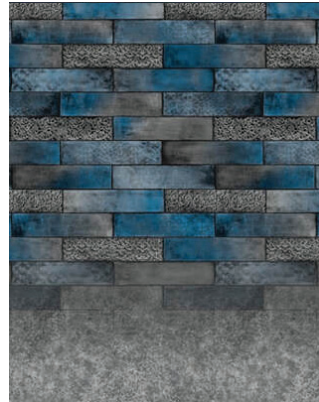

Gray Marino*
20 or 27 mil

River Mosaic*
20 or 27 mil

ADDITIONAL PATTERNS

LIMITED QUANTITIES

Ancient Seas Tile with
Gray Marino Floor*
27/20 or 27 mil

Gray Neptune Tile with
Gray Marino Floor*
20 or 27 mil

Bali Tile with
Gray Marino Floor*
20 mil