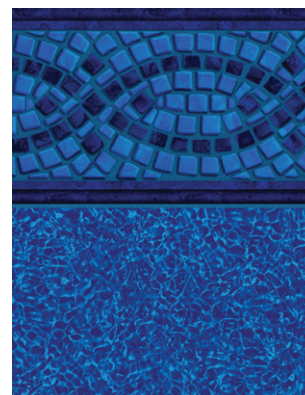

Blue Lancashire Tile with
Blue Beach Pebble Floor*
28/20 or 28 mil

Braided River Tile with
River Mosaic Floor*
27/20 or 27 mil

North Shore Tile with
Blue Bahama Floor*
27/20 or 27 mil

Agra Tile with
Brilliant Blue Bahama Floor*
20 or 27 mil