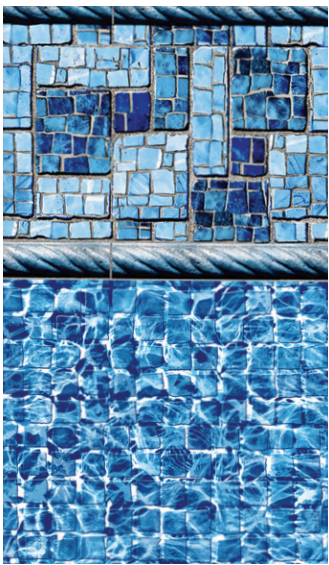

**Summer River Tile with
River Mosaic Floor***
20 or 27 mil