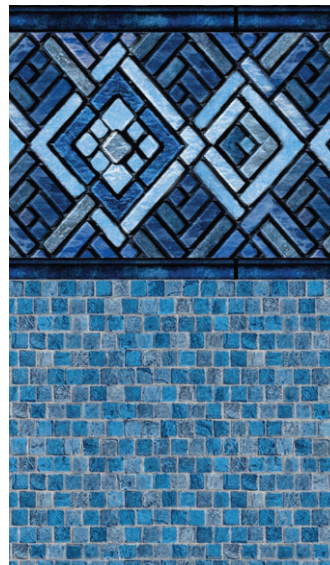

**Blue Argos Tile with
Stonecraft Mosaic Floor**
20 or 27 mil