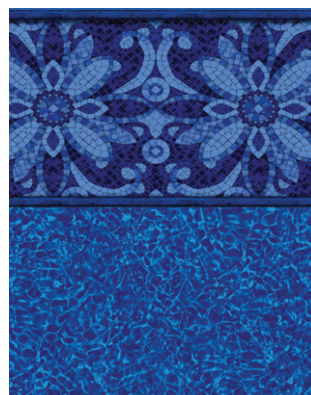

Blue Lancashire Tile with
Blue Beach Pebble Floor*
28/20 or 28 mil

Braided River Tile with
River Mosaic Floor*
27/20 or 27 mil

North Shore Tile with
Blue Bahama Floor*
27/20 or 27 mil

Agra Tile with
Brilliant Blue Bahama Floor*
20 or 27 mil