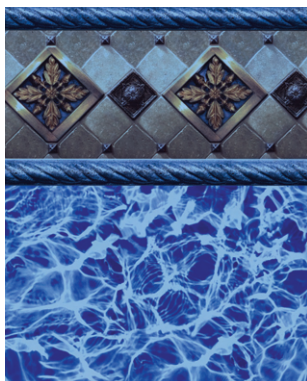

Bayview Blue Tile with
Blue Diffusion Floor*
27/20 or 27 mil