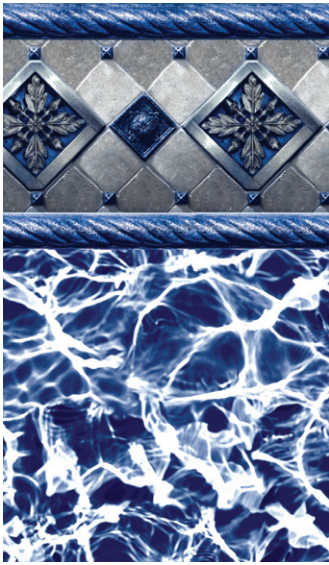

**Bayview Slate Tile with
White Diffusion Floor***
20 or 27 mil