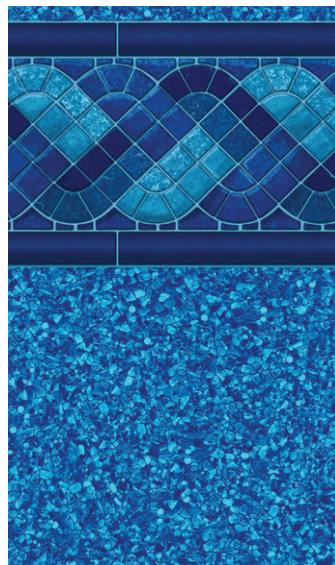

Mosaic Wave Tile with
Brilliant Blue Bahama Floor*
20 or 27 mil

**Bayview Slate Tile with
White Diffusion Floor***
20 or 27 mil

**Sunburst Tile with
Oyster Bay Floor***
20 or 27 mil

**Summer River Tile with
River Mosaic Floor***
20 or 27 mil